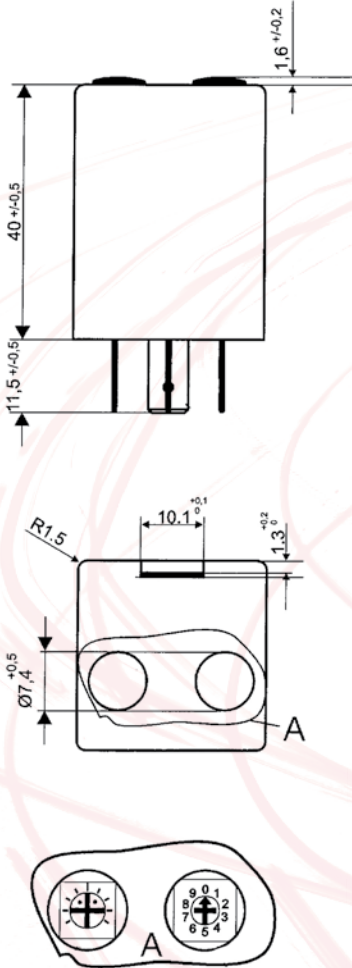

Multimer

Multimer

Abmessungen
Dimensions