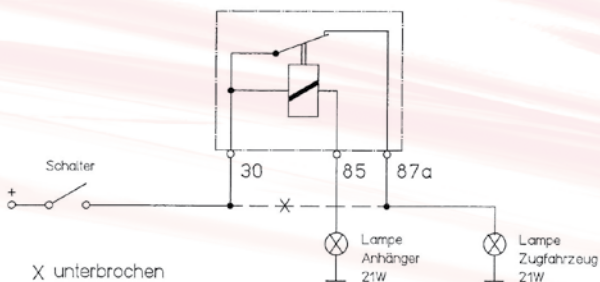

Schaltbilder

Circuit Diagrams

Artikel-Nr. Item No.	Kontaktart Contact type	Nennspannung Nominal voltage Volt (V)	Nennschaltstrom Nominal current Ampere (A)
20 230 426B	Öffner/N.C.	12	Max. 2 x 21 Watt

N.C. = Normally closed Contact Relay

Alle Anschlüsse 6,3 x 0,8mm
All Terminals 6,3 x 0,8mm