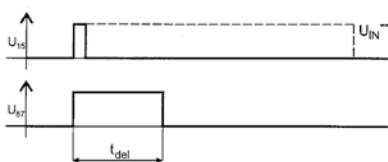

Zeit- / Funktionstabelle:

0 keine Funktion	5 5 ..... 60 s Anzugverz.
1 0,5 ... 10 s Impulsr.	6 0.5 ... 20 min Anzugverz.
2 5 .....60 s Impulsr.	7 0,5 ... 10 s Abfallverz.
3 0,5 ... 20 min Impulsr.	8 5 ..... 60 s Abfallverz.
4 0,5 ... 10 s Anzugverz.	9 0,5 ... 20 min Abfallverz.

Optional kann der Timer natürlich auch als gewöhnlicher Wechsler bzw. Schließer beschaltet werden. Die Produktbevorratung mit speziellen Applikationen wird hiermit hinfällig.

The Multimer combines several time-relays functions: on-delay, off-delay, and impulsfunction. The functions and time periods can be individually adjusted by means of a rotary switch and a potentiometer. The output goes by way of a change-over contact, 10A, which is connected to terminal 30.

This Multimer allows the reduction of the number of versions needed on stock.

The Multimer is pin-compatible to standard sockets.

Time- / Function Chart:

0 no function	5 5 ... ..60 s Delay on
1 0,5 ... 10 s Impulsr.	6 0.5 ... 20 min Delay on
2 5 .....60 s Impulsr.	7 0,5 ... 10 s Delay off
3 0,5 ... 20 min Impulsr.	8 5 ..... 60 s Delay off
4 0,5 ... 10 s Delay on	9 0,5 ... 20 min Delay off

This timer can also be used as a switching relay. As a result, stockkeeping relays for special applications becomes unnecessary.

Impuls Impulse