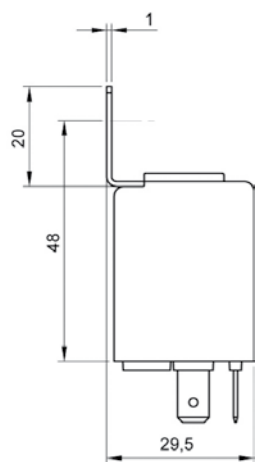

LED Blinkgeber LED Flasher Units

Abmessungen Dimension