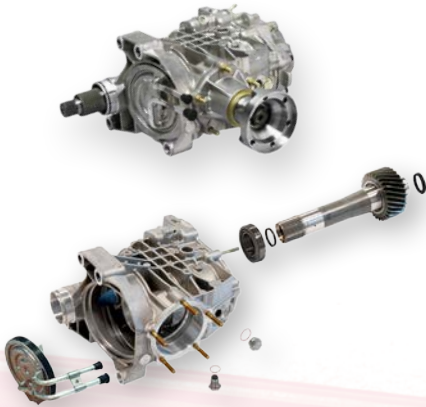

Powertrain Systems 4WD Systeme

S-TEC gehört zu den weltweit führenden Anbietern von Allradgetrieben und verfügt vor allem im Bereich Herstellung und Integration von kompletten Systemen über einen maßgeblichen Wettbewerbsvorteil. Dieser wird durch das Angebot maßgeschneiderter Reparatursätze und Einzelteile optimal ergänzt.

Wer eine Leidenschaft für Klassiker und hochwertige Fahrzeuge hegt, legt auf fachkundige Instandsetzung größten Wert: S-TEC deckt mit professioneller Aufbereitung im Bereich Allrad- und Schaltgetriebe einen wesentlichen Servicefaktor für Fahrzeuge mit hohen Ansprüchen ab.

S-TEC is recognized as one of the world's leading providers of all-wheel drives and has achieved an important competitive advantage, especially regarding the manufacturing and integration of complete systems. Tailored repair kits and components neatly round off the range.

Lovers of vintage and premium cars are always the first to appreciate an expert repair and maintenance service. S-TEC offers a professional all-wheel drive and manual transmission remanufacturing service for precious cars.

Powertrain Systems Vakuumpumpen / Vakuum pumps

Vakuumpumpen von S-TEC wurden auf Basis jahrelanger Produktionserfahrung gemeinsam mit renommierten Fahrzeugherstellern auf die individuellen Bedarfe verschiedenster Automobilmärkte angepasst. Umfassende Tests bescheinigen den hochwertigen Pumpen eine überdurchschnittliche Performance.

Sie gewährleisten nicht nur einen zuverlässigen Einsatz mit hoher Lebensdauer, sondern überzeugen auch durch maximale Effizienz im Hinblick auf wesentliche Wirtschaftsfaktoren wie Treibstoffverbrauch oder Förderkapazität.

S-TEC's vacuum pumps are designed and tested in cooperation with leading automotive OEMs. Based on decades of production experience the pumps have been tailored to the individual requirements of different automotive markets. Extensive tests demonstrate their superior performance, high reliability and durability.

Furthermore our vacuum pumps operate with maximum efficiency to achieve key commercial and technical requirements (e.g. fuel consumption, capacity, etc.)

Powertrain Systems Lenkhilfpumpen / Steering pumps

Lenkhilfpumpen können wesentlich zur Verbesserung von Sicherheit und Lenkeigenschaften beitragen. S-TEC nutzt dieses Potenzial und schafft durch kontinuierliche Weiterentwicklung überdurchschnittliche Ergebnisse: Unsere Lenkhilfpumpen wurden in Zusammenarbeit mit führenden Automobilherstellern entwickelt und überzeugen mit entsprechenden maßgeschneiderten Features.

Dieses Wissen direkt aus der Branche kombiniert mit langjähriger Erfahrung und State of the Art-Fertigungsmethoden sorgt für maximale Effizienz und geringen Verschleiß.