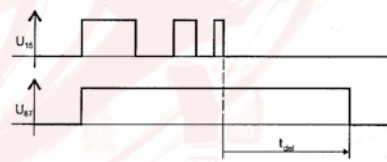

Abfallverzögert Delay off