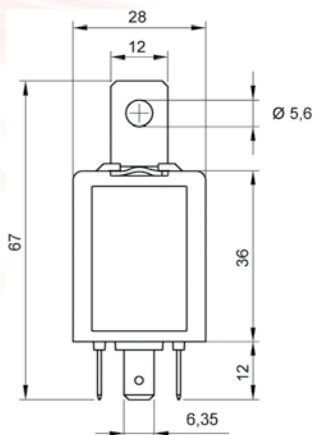

LED Blinkgeber LED Flasher Units

Abmessungen Dimension