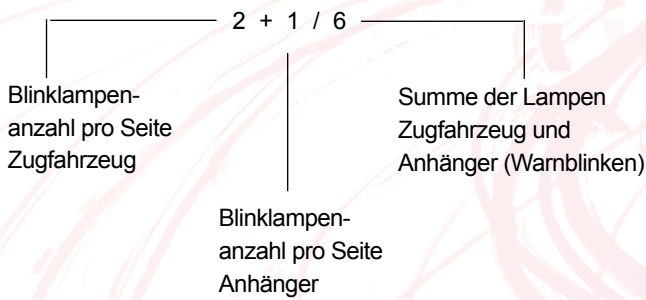

Blinkgeber Flasher Units

Blinkgeber mit Lampenauswertung:

Ausfall einer Blinklampe kann angezeigt werden durch

- a) Blinkfrequenzerhöhung
- b) Anzeige der Kontrolllampe

Bezeichnung der Lasten, z.B.: