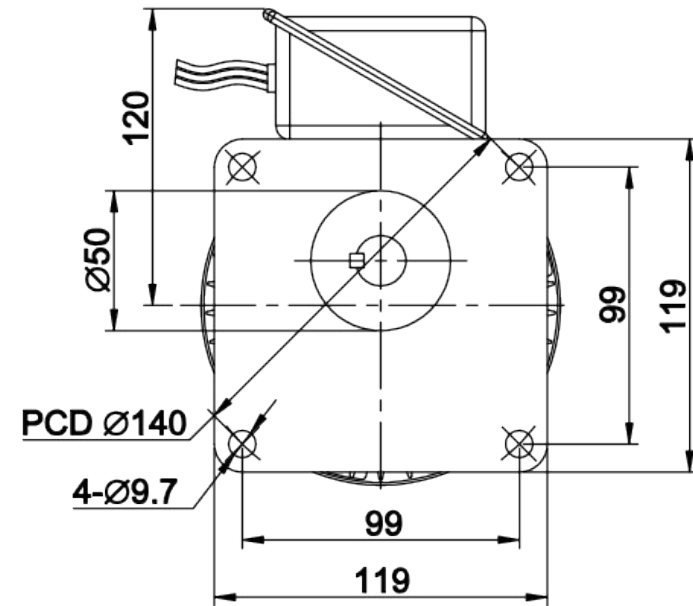

J220V18-300-21.4-A(PS1)-G3 

**Gear  
Motor**

**LUYANG**  
Innovation In Motion

1/3HP 1φ 110V  
1650rpm 60Hz 2.97A

1:21.4 4P 16μF 001260212  
Made in Taiwan

**Luyang**  
Technology Co., Ltd

Angle Projection		Draw NO.	- -		Model	J220V18-300-21.4-A(PS1)-G3
Drawer	陳俞蓉	Scale	1 : 2.5	DEV.		
Date	2021/02/03	Units	mm	00		