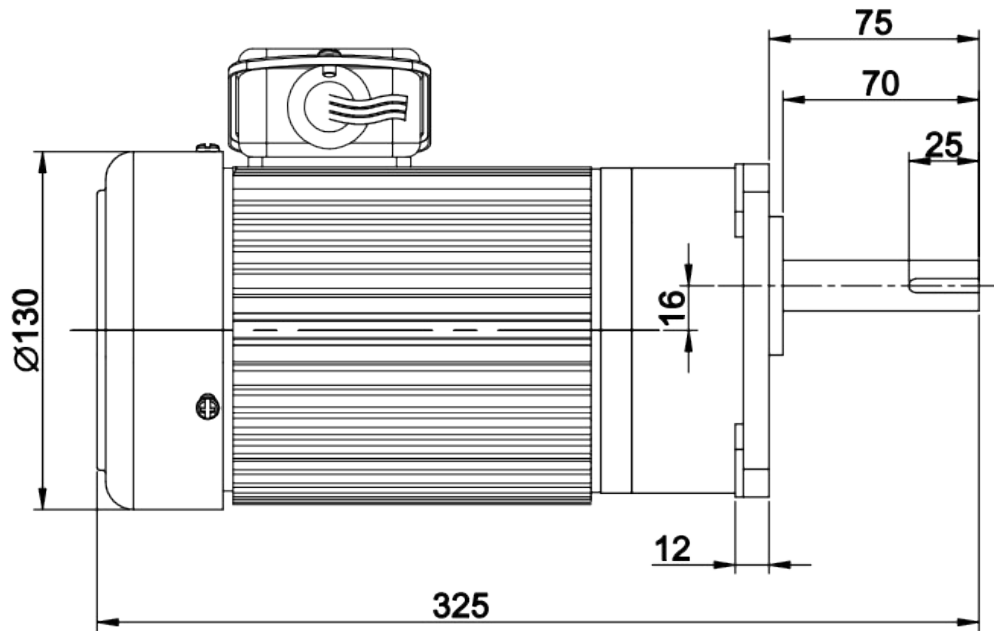

J220V18-300-21.4-A(PS1)-G3 

**Gear  
Motor**

**LUYANG**  
Innovation In Motion

1/3HP 1φ 110V  
1650rpm 60Hz 2.97A

1:21.4 4P 16μF 001260212  
Made in Taiwan

**Luyang**  
Technology Co., Ltd

Angle Projection		Draw NO.	- -		Model	J220V18-300-21.4-A(PS1)-G3
Drawer	陳俞蓉	Scale	1 : 2.5	DEV.		
Date	2021/02/03	Units	mm	00		