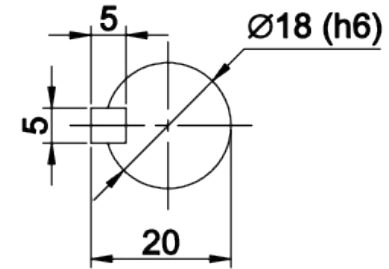

J220V18-300-21.4-A(PS1)-G3 

**Gear  
Motor**

**LUYANG**  
Innovation In Motion

1/3HP 1φ 110V  
1650rpm 60Hz 2.97A

1:21.4 4P 16μF 001260212  
Made in Taiwan

**Luyang**  
Technology Co., Ltd

Angle Projection		Draw NO.	- -		Model	J220V18-300-21.4-A(PS1)-G3
Drawer	陳俞蓉	Scale	1 : 2.5	DEV.		
Date	2021/02/03	Units	mm	00		