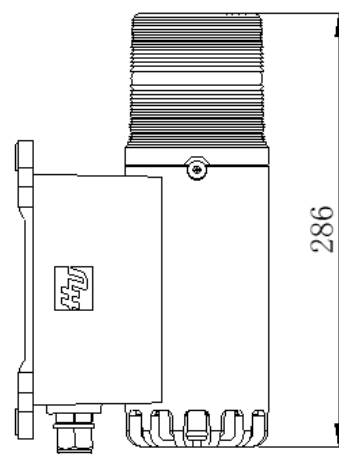

BC-8-A5RTN1 Audible Visual Alarm
1000413_003

Product Description

The BC-8 series is an efficient integrated alarm device designed to meet the audible-visual alert needs in industrial scenarios. Suitable for port machinery, steel plants, mines, offshore vessels, etc., providing reliable safety assurance.

Product Features

- Die-cast aluminum housing for high strength and vibration resistance
- Waterproof and dustproof performance due to complete sealing
- High-brightness LED with 360° warning
- Integrated optical design for uniform light
- Specialized chip with strong EMC resistance for complex industrial environments
- Selectable single or dual tones (Selectable single or dual voices), adjustable volume
- Omnidirectional speaker