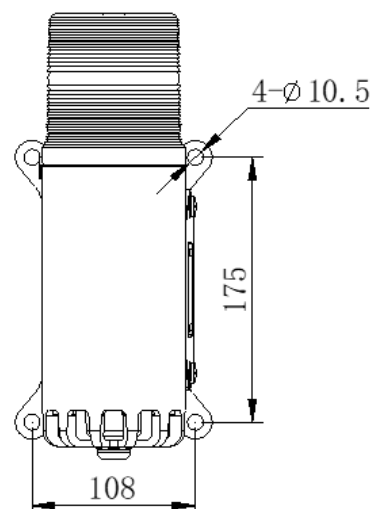

BC-8-A5RTN1 Audible Visual Alarm
1000413_003

Product Description

The BC-8 series is an efficient integrated alarm device designed to meet the audible-visual alert needs in industrial scenarios. Suitable for port machinery, steel plants, mines, offshore vessels, etc., providing reliable safety assurance.

Product Features

- Die-cast aluminum housing for high strength and vibration resistance
- Waterproof and dustproof performance due to complete sealing
- High-brightness LED with 360° warning
- Integrated optical design for uniform light
- Specialized chip with strong EMC resistance for complex industrial environments
- Selectable single or dual tones (Selectable single or dual voices), adjustable volume
- Omnidirectional speaker