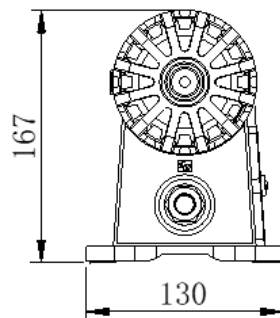

BC-8-A5RTN1 Audible Visual Alarm
1000413_003

Product Description

The BC-8 series is an efficient integrated alarm device designed to meet the audible-visual alert needs in industrial scenarios. Suitable for port machinery, steel plants, mines, offshore vessels, etc., providing reliable safety assurance.

Product Features

- Die-cast aluminum housing for high strength and vibration resistance
- Waterproof and dustproof performance due to complete sealing
- High-brightness LED with 360° warning
- Integrated optical design for uniform light
- Specialized chip with strong EMC resistance for complex industrial environments
- Selectable single or dual tones (Selectable single or dual voices), adjustable volume
- Omnidirectional speaker